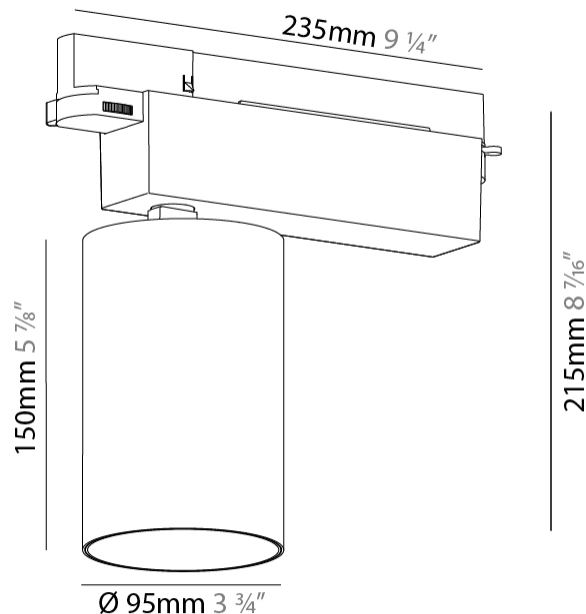

GENERAL

Series: Centriq
Subseries: Centriq 95
Brand: Prolicht
Division: Architectural
Mounting Type: Track
Mounting Location: Ceiling
Subcategory: Spots

PHYSICAL

Shape: Cylinder
Diameter (mm): 95
Diameter (in): 3 3/4
Length (mm): 235
Length (in): 9 1/4
Height (mm): 150
Height (in): 5 7/8
Light Distribution: Adjustable / Direct
Weight (kg): 1.4
Weight (lbs): 3.08
Fixture Finish: SSR / BKV / CWI / CRY / HAB / UFT / ITA / RUA / FTG / MYG / LOD / PUS / FRO / FUP / KIA / POP / BLS / SPG / MEY / GOH / GUM / CHC / COM / ABZ / JAG / OBR / MOS / ROR
Fixture Material: Aluminum

ELECTRICAL

Lamp Type: LED (Zhaga Standard)
Input Wattage (W): 12/ 15
Total Output Wattage (W): 10.8 / 13.5
Dimming: Tri-Mode (Non-Dimming and Phase Dimming (120Vac only) and 0-10V Dimming)
Driver Included: Yes
Driver Location: Integrated
Driver Type: Constant Current - Universal
Driver Class: Class 2
Input Voltage (V): 120 - 277
Constant Current (MA): 350

LED

Number of LEDs: 1
Color Temperature (°K): 2700 / 3000 / 3500 / 4000
Max. Delivered Lumen (lm): 830 / 930 / 1009 / 1030
Nominal Lumen (lm): 960 / 1070 / 1157 / 1180
CRI: >90 CRI
Lamp Life (hrs): 50000
Upon Request: Special Color Temperature Special Led

OPTICAL

Beam Angle: 8
Adjustability: Rotational 340°; Tilt 90°
Upon Request: Special Beam Angles

RATINGS AND CERTIFICATIONS

Certified By: Certified for North American Standards
IP rating: IP20